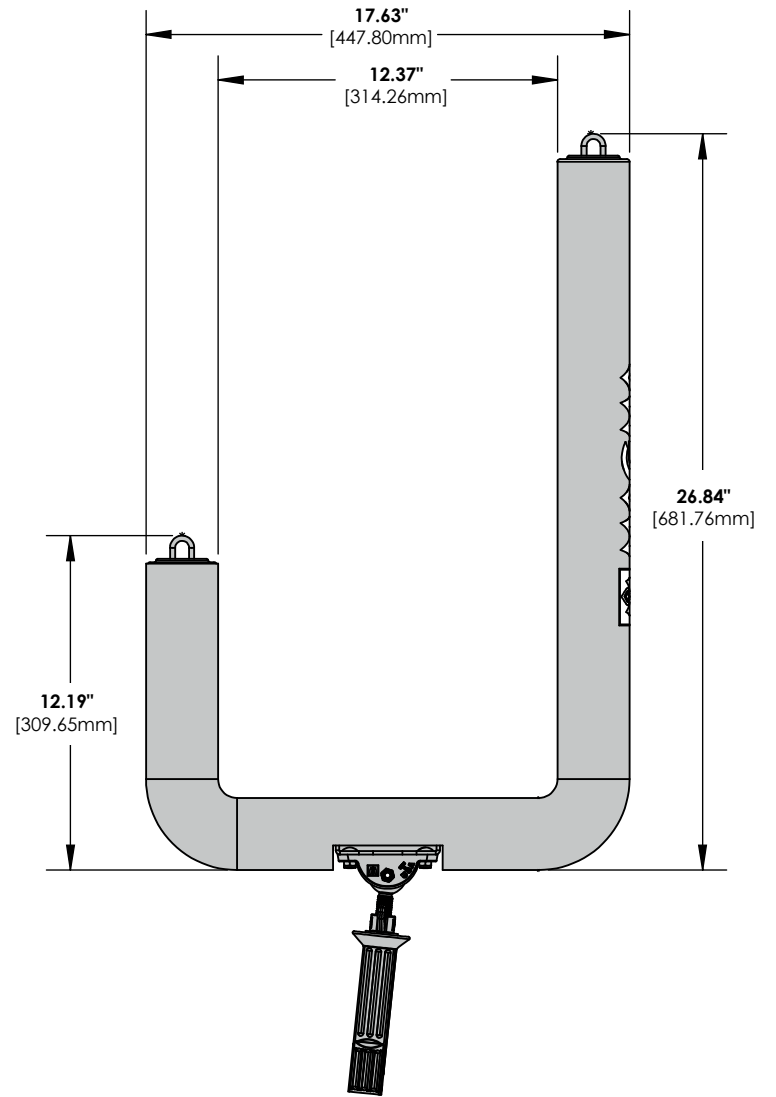

R10-625 Adjustable All-Angle Fish Rod Holder Mouted Kayak / SUP Rack

Weight 12.40 lb (5.62 kg)

MAGMA
U S A

MAGMA PRODUCTS, INC. • 3940 Pixie Ave. • Lakewood, CA 90712 • USA • Tel: (562) 627-0500
MagmaProducts.com • mail@MagmaProducts.com