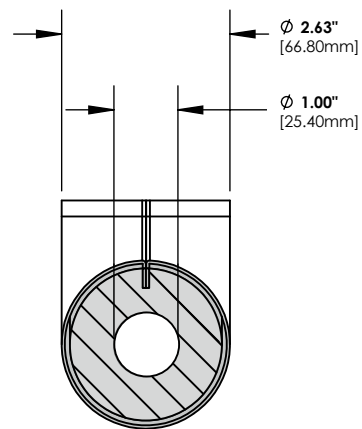

R10-625 Adjustable All-Angle Fish Rod Holder Mouted Kayak / SUP Rack

Weight 12.40 lb (5.62 kg)

MAGMA
U S A

MAGMA PRODUCTS, INC. • 3940 Pixie Ave. • Lakewood, CA 90712 • USA • Tel: (562) 627-0500
MagmaProducts.com • mail@MagmaProducts.com